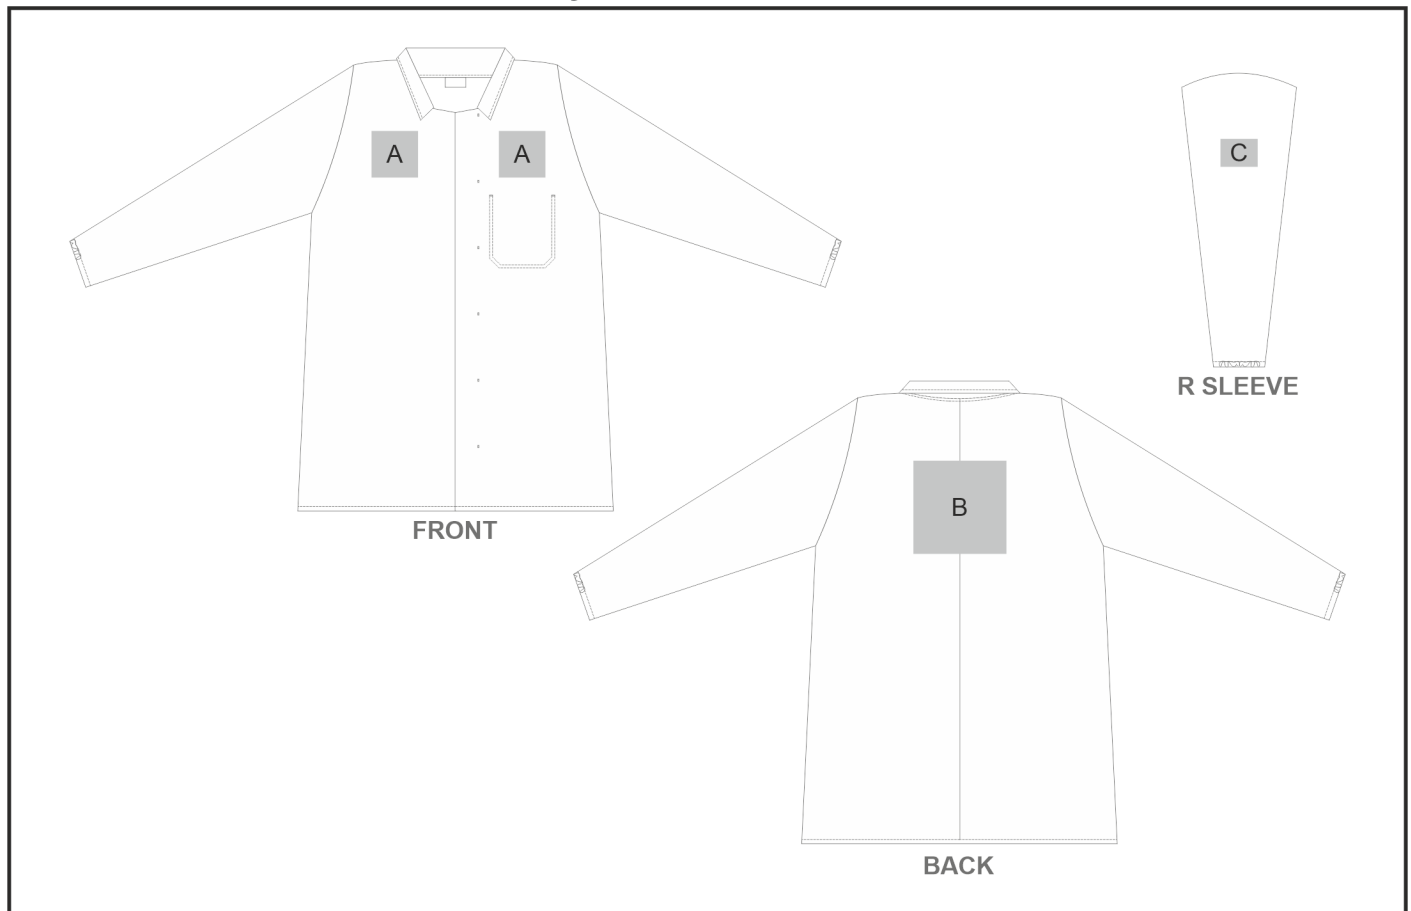

FW-AL-1-F

Element Food Safety Coat

Need to know:

- Includes 1-Position Embroidery (setup fees apply)
- **EMB Inclusive Parameters: Left/Right Chest or Back = 100mm x 100mm.**
- **No Branding on Right Sleeve.**

Branding Options:

Position A

1. Embroidery (EMB-A)
N/A
Size: 100mm wide x 80mm high
2. Screen Print (SA)
1 Colour
Size: 100mm wide x 100mm high

Position C

1. Embroidery (EMB-A)
N/A
Size: 80mm wide x 60mm high
2. Screen Print (SA)
1 Colour
Size: 40mm wide x 180mm high

Position B

1. Embroidery (EMB-A)
N/A
Size: 200mm wide x 200mm high